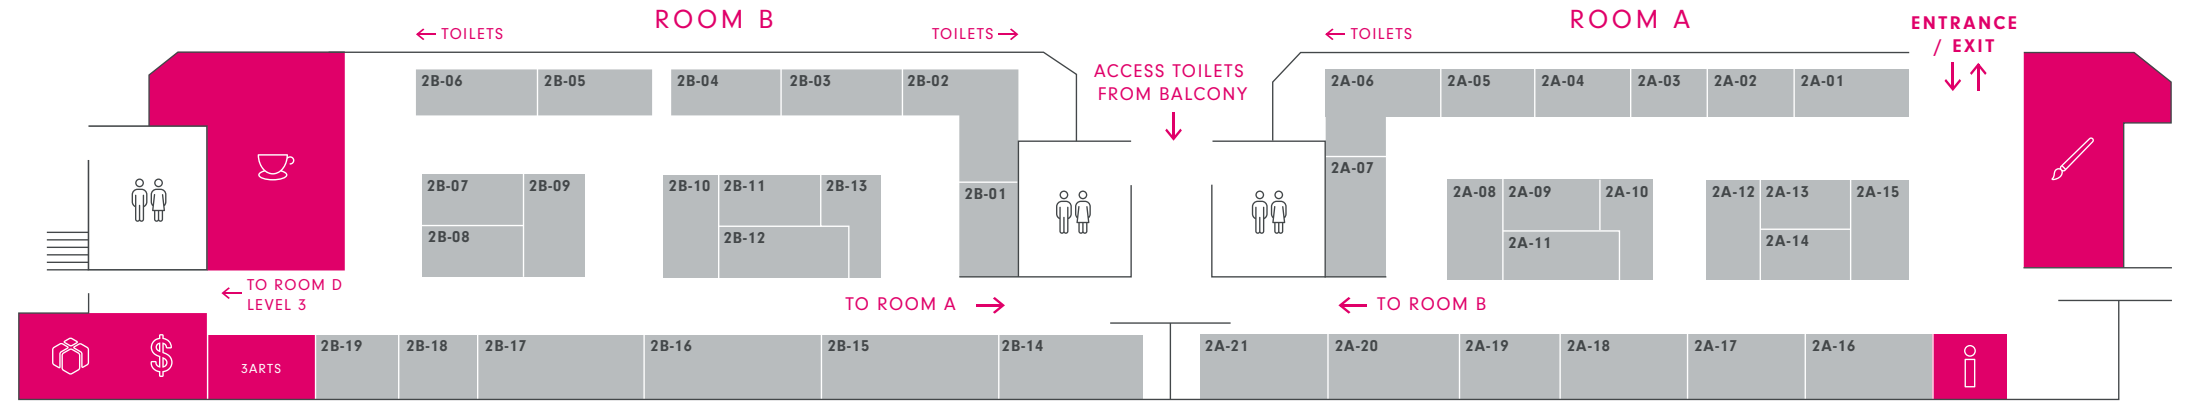

LEVEL 2

98gallery	2B-16	ARTEQUEST ART GALLERY (AAG)	2B-08
Able Fine Art NY Gallery	2A-11	Artered Gallery	3C-23
AP Gallery	3D-06	Artêria	2B-10
APPRAISAL AND COLLECTION GALLERY	3C-12	ARTitude Galería	3D-02
Art Ettoi	3C-20	Artredot Pte Ltd	2A-01
Art Forum Gallery	3C-17	Arts de Siam	3C-11
Art WeMe Contemporary Gallery	3D-05	Asian Art Platform	2A-14
ArtArchitecture	2A-04	ASTRID DAHL STUDIO GALLERY	2A-05
ArtBlue Studio	2A-18	Barnes Collective	2B-13
		BLINK Gallery	3D-21

Blue Lotus Fine Art	3D-14	Gallery Art Plaza	2B-15
Bravo Arts	3D-09	Galerie Envie d'Art	3C-18
Bruno Gallery	3D-17	Gallery H	3C-04
CARINA HASLAM	3C-08	Gallery ilHO	2B-06
Chryse Gallery of Fine Art	2B-09	Gallery M	3C-09
Edgar Modern	3D-13	Gallery Tableau	2A-19
Emma Hack Gallery	3C-03	Genuine Global Company	3C-13
EVART GALLERY	3D-15	Giant Year Gallery	3C-02
Galerie GAIA	2A-08	GNANI ARTS PTE LTD	2A-06
Gallerie Splash	3D-08	Independent Collective	3D-19
GALLERY 1819	3C-22	Jeeum Gallery	2B-05

Jinsan Gallery	3C-05	MayJune Gallery	2B-02
KIDARI GALLERY	3C-16	MIAJA ART COLLECTIONS	3C-19
Kypriaki Gonia	2B-04	MOOKJI ART	3C-07
L GALLERY	3C-14	Ode To Art Pte Ltd	2B-17
La Lanta Fine Art	2A-10	O'NEWWALL	2A-02
Lara Scolari Gallery	3D-12	Quantum Contemporary Art	2A-17
Lime Tree Gallery	2B-07	REDSEA Gallery	2A-16
Linda Blackstone	2A-07	RHG, Miami	2A-20
LYNN Fine Art Gallery	3D-11	Roza Design	2B-11
Manyung Gallery	2B-14	SeoShin Gallery	3D-16
Marine House at Beer	3C-06	SHENNS softart	3C-10

Siger Gallery	3D-01	The Gallery Eumundi	3C-15
Signet Contemporary Art	2B-18	The Gallery Two	3C-21
Singapore International Contemporary Art Society (SICAS)	3C-01	The Tolman Collection, Tokyo	2A-12
Sol Art Gallery	2B-12	Tide Impressions Gallery	3D-20
Sophie Studio 5	2B-03	UTTERLY ART	2A-15
Spence Gallery	2A-03	V'Art Space	3D-04
Studio-ID Art Gallery	2A-09	Visus Gallery	3D-10
TAG Fine Arts	2A-21	White Space Art Asia	2B-19
Talking Textiles	2B-01	Will's Art Warehouse	3D-18
Tembusu Art Gallery	3D-07	Y Art Project	2A-13