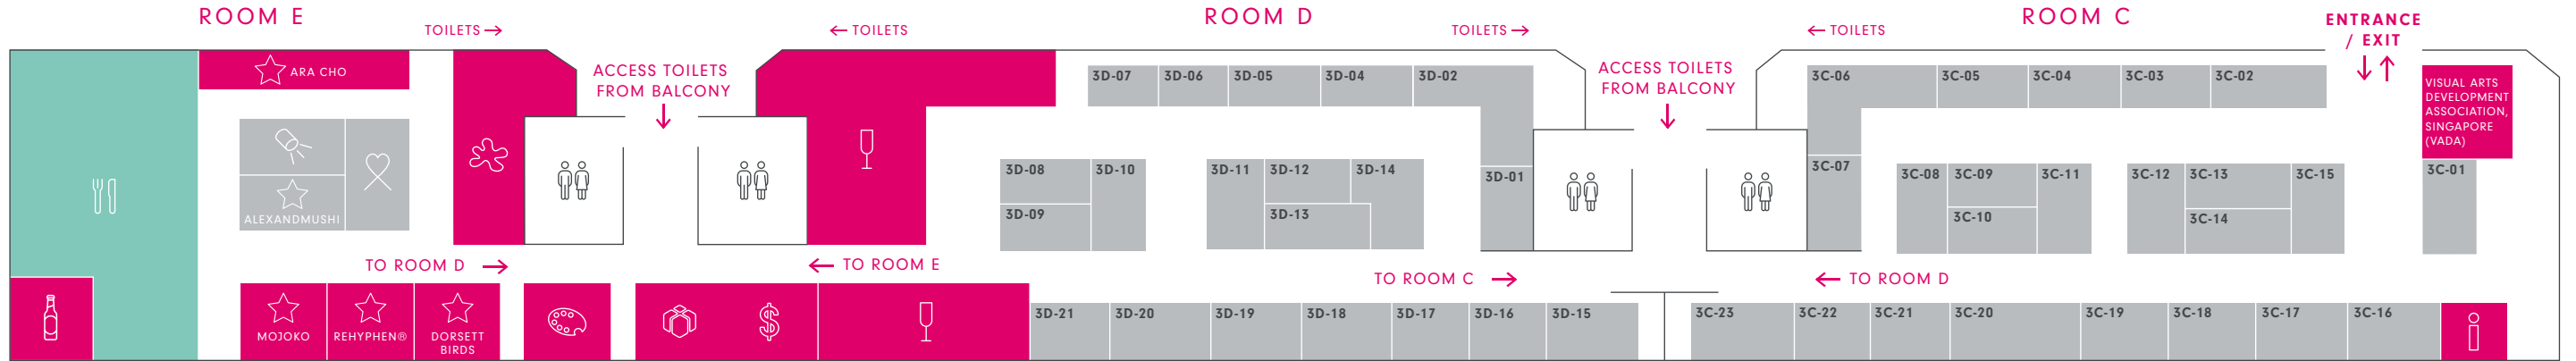

FLOOR PLAN

LEVEL 3

KEY

- WRAPPING DESK
- PAYMENT DESK
- INFO DESK
- RUINART CHAMPAGNE BAR
- GASTRO PARK
- SARNIES CAFE
- TOILETS
- CHILDREN'S ART STUDIO
- ART EDUCATION SPACE
- YOUNG TALENT PROGRAMME 2019
- PERFORMANCE AND INSTALLATIONS
- SPOTLIGHT
- PERONI BAR
- SINGAPORE CANCER SOCIETY CHARITY BENEFICIARY

Blue Lotus Fine Art	3D-14	Gallery Art Plaza	2B-15
Bravo Arts	3D-09	Galerie Envie d'Art	3C-18
Bruno Gallery	3D-17	Gallery H	3C-04
CARINA HASLAM	3C-08	Gallery ilHO	2B-06
Chryse Gallery of Fine Art	2B-09	Gallery M	3C-09
Edgar Modern	3D-13	Gallery Tableau	2A-19
Emma Hack Gallery	3C-03	Genuine Global Company	3C-13
EVART GALLERY	3D-15	Giant Year Gallery	3C-02
Galerie GAIA	2A-08	GNANI ARTS PTE LTD	2A-06
Gallerie Splash	3D-08	Independent Collective	3D-19
GALLERY 1819	3C-22	Jeeum Gallery	2B-05

Jinsan Gallery	3C-05	MayJune Gallery	2B-02
KIDARI GALLERY	3C-16	MIAJA ART COLLECTIONS	3C-19
Kypriaki Gonia	2B-04	MOOKJI ART	3C-07
L GALLERY	3C-14	Ode To Art Pte Ltd	2B-17
La Lanta Fine Art	2A-10	O'NEWWALL	2A-02
Lara Scolari Gallery	3D-12	Quantum Contemporary Art	2A-17
Lime Tree Gallery	2B-07	REDSEA Gallery	2A-16
Linda Blackstone	2A-07	RHG, Miami	2A-20
LYNN Fine Art Gallery	3D-11	Roza Design	2B-11
Manyung Gallery	2B-14	SeoShin Gallery	3D-16
Marine House at Beer	3C-06	SHENNS softart	3C-10