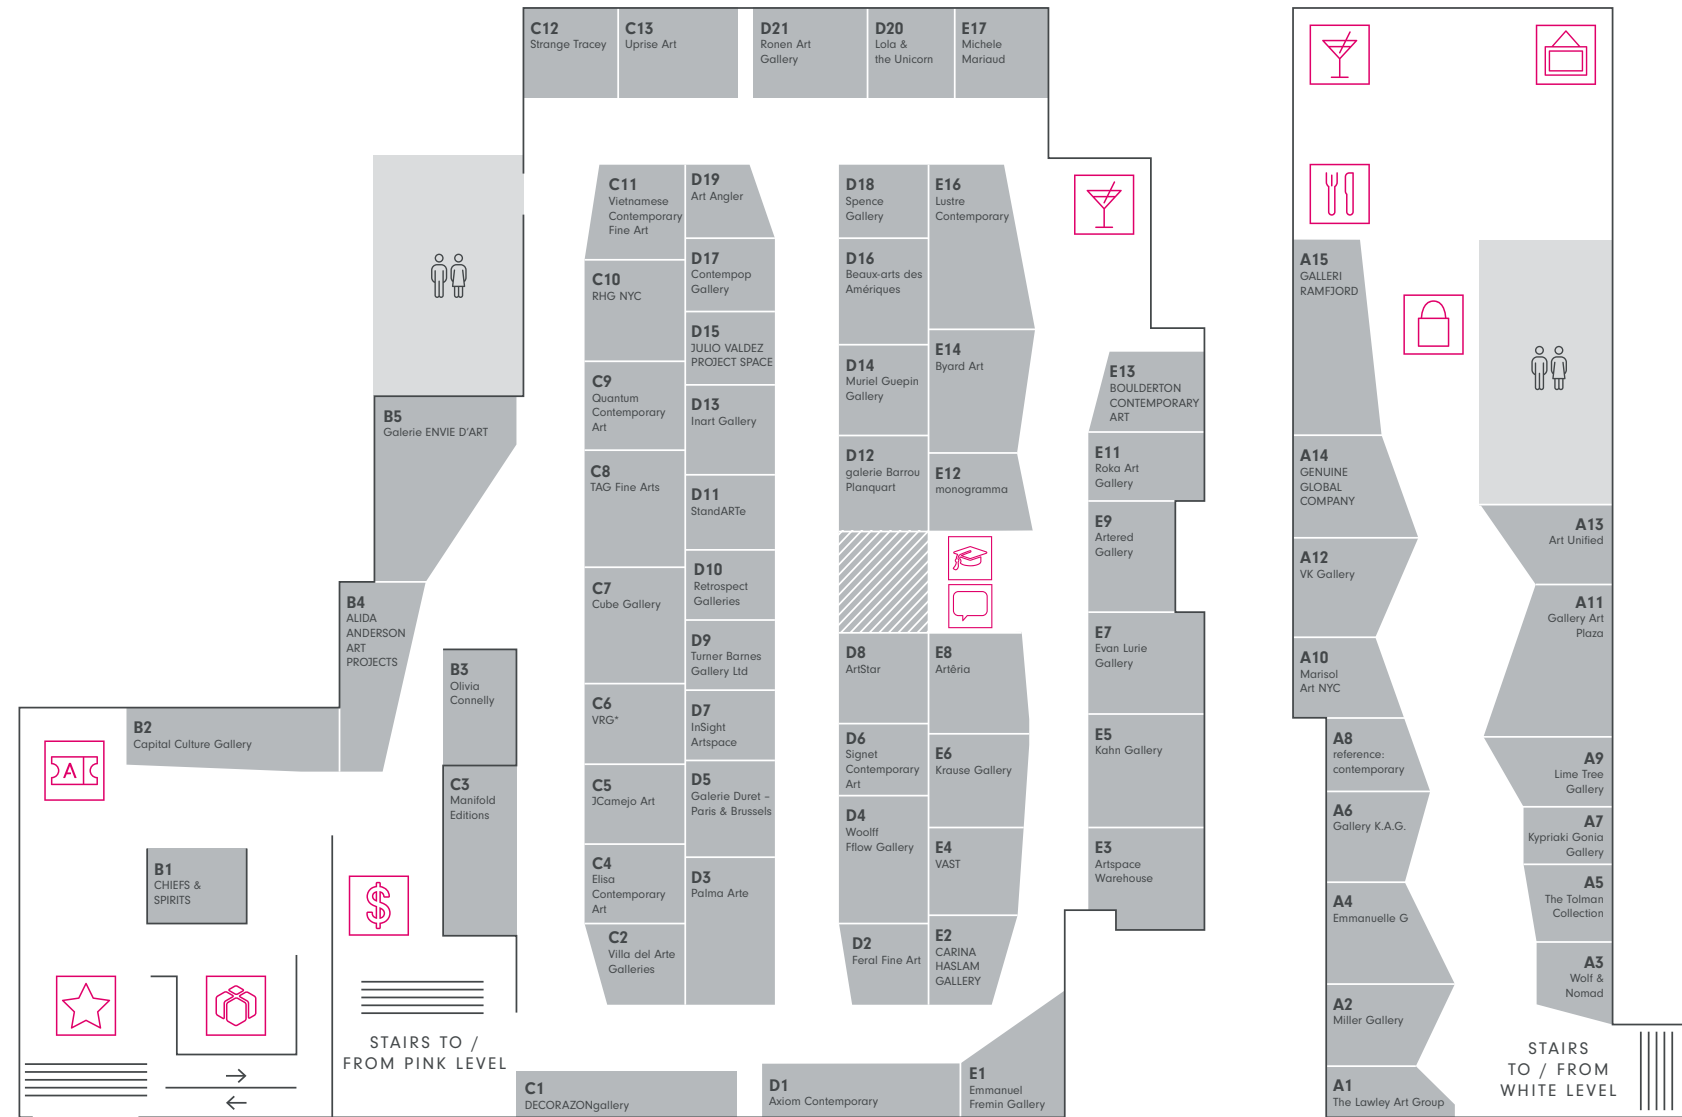

FLOOR PLAN

EXHIBITORS

ALIDA ANDERSON ART PROJECTS	B4	Kypriaki Gonia Gallery	A7
Art Angler	D19	Lime Tree Gallery	A9
Art Unified	A13	Lola & the Unicorn	D20
Artered Gallery	E9	Lustre Contemporary	E16
Artéria	E8	Manifold Editions	C3
Artspace Warehouse	E3	Marisol Art NYC	A10
ArtStar	D8	Michele Mariaud	E17
Axiom Contemporary	D1	Miller Gallery	A2
Beaux-arts des Amériques	D16	monogramma	E12
BOULDERTON CONTEMPORARY ART	E13	Muriel Guepin Gallery	D14
Byard Art	E14	Olivia Connelly	B3
Capital Culture Gallery	B2	Palma Arte	D3
CARINA HASLAM GALLERY	E2	Quantum Contemporary Art	C9
CHIEFS & SPIRITS	B1	reference: contemporary	A8
Contempop Gallery	D17	Retrospect Galleries	D10
Cube Gallery	C7	RHG NYC	C10
DECORAZONGallery	C1	Roka Art Gallery	E11
Elisa Contemporary Art	C4	Ronen Art Gallery	D21
Emmanuel Fremin Gallery	E1	Signet Contemporary Art	D6
Emmanuelle G	A4	Spence Gallery	D18
Evan Lurie Gallery	E7	standARte	D11
Feral Fine Art	D2	Strange Tracey	C12
galerie Barrou Planquart	D12	TAG Fine Arts	C8
Galerie Duret - Paris & Brussels	D5	The Lawley Art Group	A1
Galerie ENVIE D'ART	B5	The Tolman Collection	A5
GALLERI RAMFJORD	A15	Turner Barnes Gallery Ltd	D9
Gallery Art Plaza	A11	Uprise Art	C13
Gallery K.A.G.	A6	VAST	E4
GENUINE GLOBAL COMPANY	A14	Vietnamese Contemporary Fine Art	C11
Inart Gallery	D13	Villa del Arte Galleries	C2
InSight Artspace	D7	VK Gallery	A12
JComejo Art	C5	VRG*	C6
JULIO VALDEZ PROJECT SPACE	D15	Wolf & Nomad	A3
Kahn Gallery	E5	Woolff Fflow Gallery	D4
Krause Gallery	E6		

ENTRANCE / EXIT

WHITE LEVEL

PINK LEVEL

- BAR
- BOX OFFICE
- PROJECT BY JJ GALLOWAY STUDIO
- YOUNG TALENT EXHIBITION
- EXHIBITION BY See.Me
- CAFÉ
- WRAPPING AND SHIPPING
- BRIDGEMAN STUDIO AWARD LIMITED EDITION TOTE BAG
- INSPIRATION LOUNGE
- UNDER $500 WALL