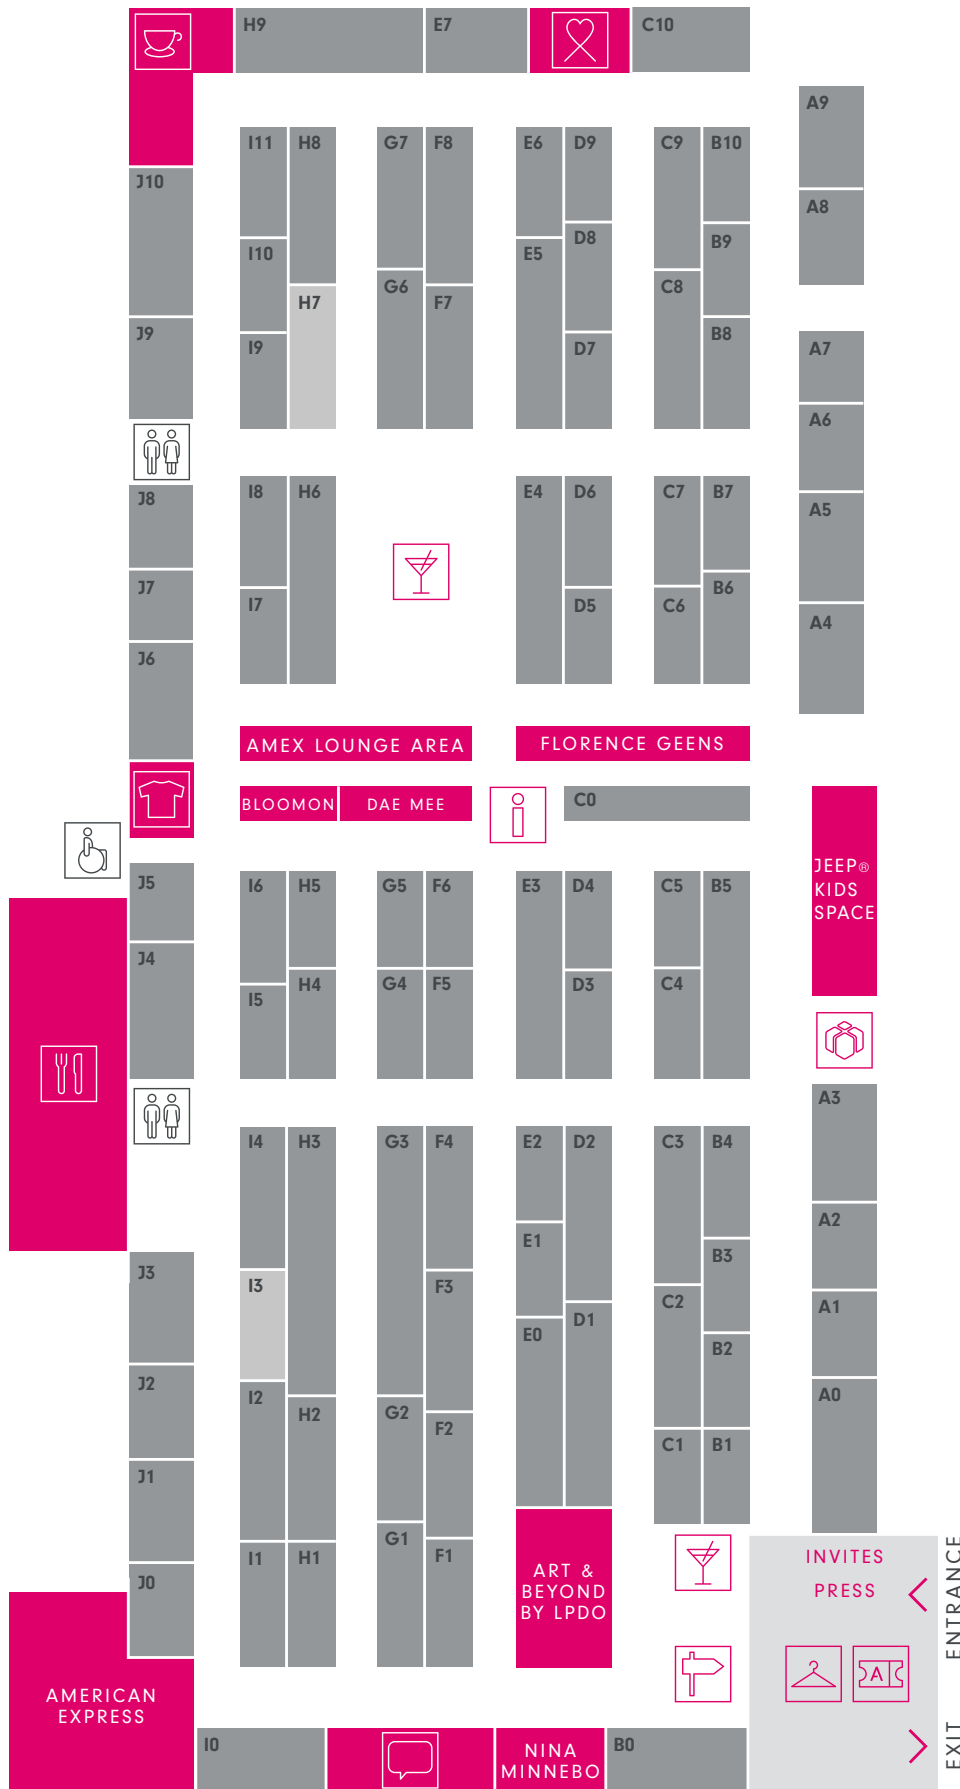

-  TICKETS
-  COFFEE
-  BAR
-  CONFERENCE LOUNGE & ART TALKS
-  CLOAKROOM
-  WRAPPING STATION
-  RESTAURANT
-  INFO POINT
-  THINK PINK
-  LA SOURCE FACTORY
-  GUIDED TOURS