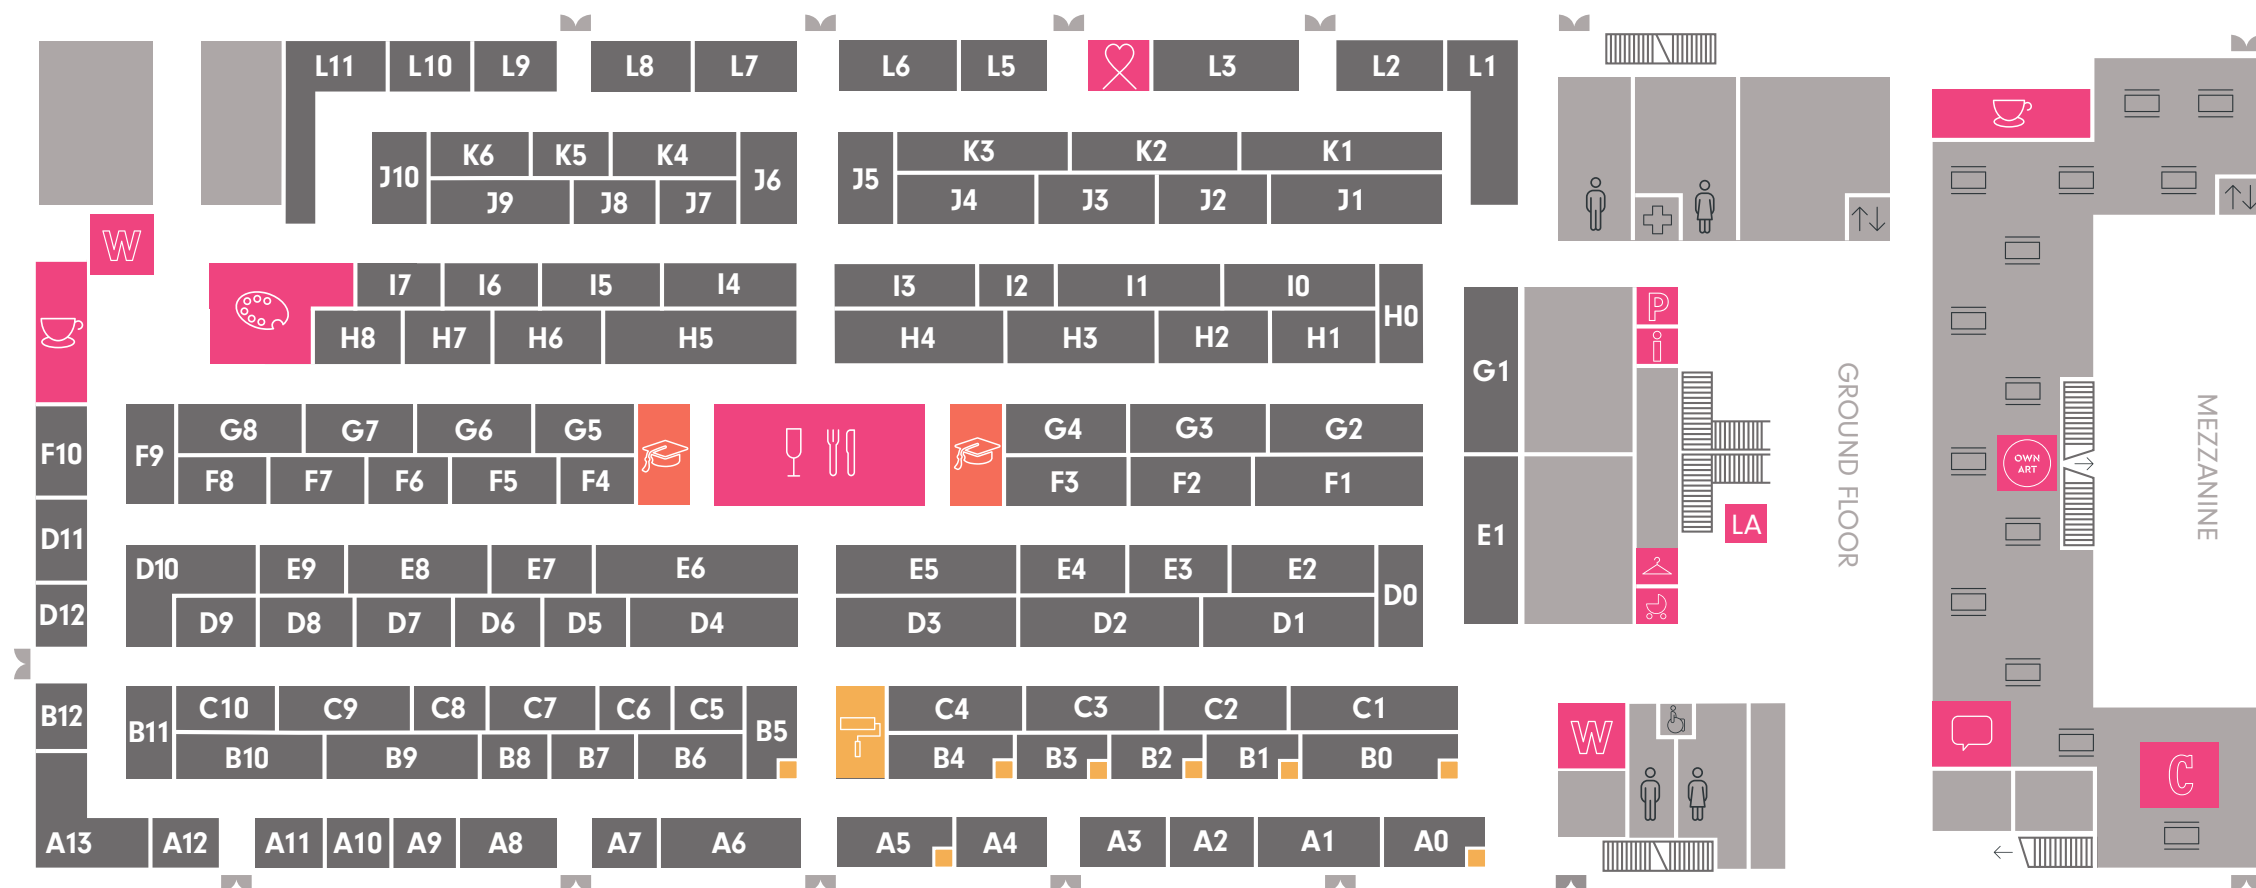

MAP

Access: Prints	
Buggy Park	
Cafe	
Campari Bar	

Cloakroom	
Creative Studio	
First Aid	

Info Desk	
Lift	
Live Art	

Own Art	
Charity Beneficiary: Perspective Project	
Print Studio	

Press	
Recent Graduates	
Talks Lounge	

Tapas Bar	
Toilets	
Wrapping	

GALLERIES

Edition3	A0
Wanrooij Gallery	A1
Rare Interior Art	A2
Urbane Art Gallery	A3
Barnes Collective	A4
Print Studio	A5
GAUDÍ ART GALLERY	A6
Wychwood Art	A7
John Noott Galleries	A8
Emigre Collection	A9
Reem Gallery	A10
VC ART	A11
4Impressions	A12
Tallantyre Gallery	A13
Jealous	B0
Liberty Gallery	B1
Smithson Gallery	B2
Print Club London	B3
Hanga Ten Contemporary	B4
Japanese Prints	B4
Artichoke	B5

Carina Haslam Art	H6
Quintessential25	H7
Signet Contemporary	H8
Clarendon Fine Art	I0
Gagliardi Gallery	I1
Art *	I2
Lime Tree Gallery	I4
ArtDog London	I5
Chiefs & Spirits	I6
Mae Gallery	I7
Marine House at Beer	J1
Gullotti Galleries	J2
MJFdesign Gallery	J3
The Drugstore Gallery	J4
Nicholas Bowlby	J5
AALondon Gallery	J6
Bleach Box	J7
Photography Gallery	J7
Galleri Aurelia	J8
Gala Fine Art	J9
Powderhall Bronze Editions	J10
Sol Art Gallery	K1