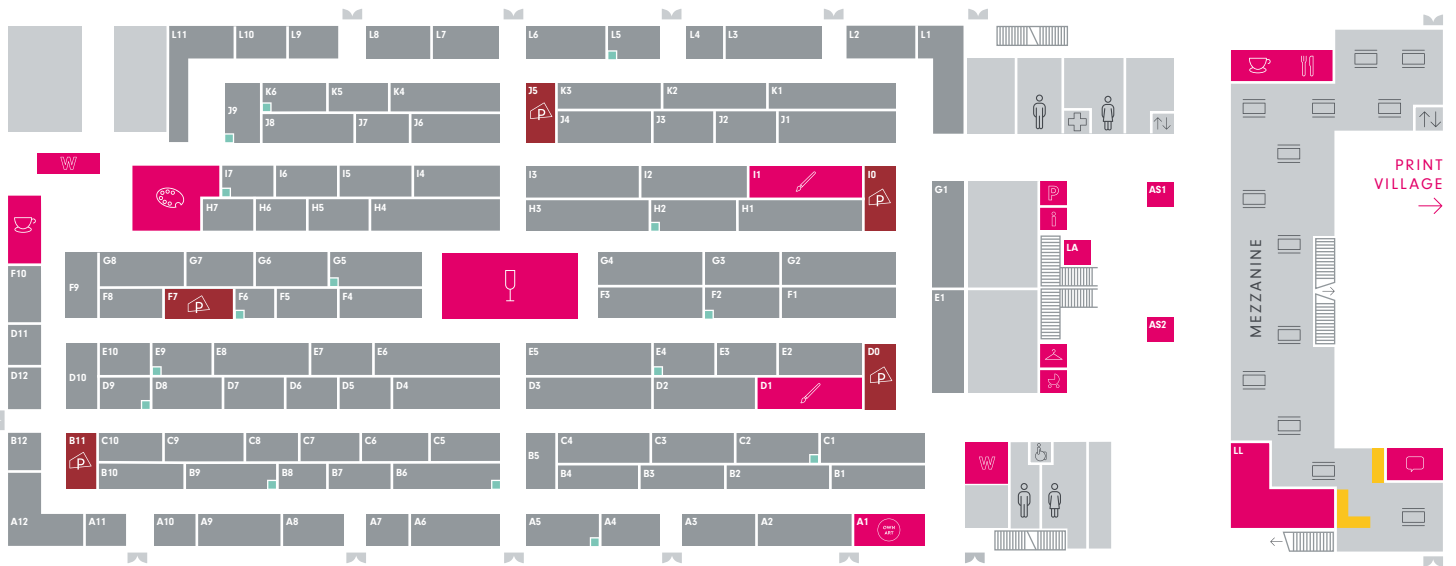

MAP

Artist in Residence

Artist Showcase

- Dionne Cole

Artist Showcase

- Robert Dunt

Bar

Bridgeman Studio Award

Buggy Park

Café

Cloakroom

Creative Studio

Finds Under £500

First Aid

Info Desk

Live Art

Library Lounge

Lift

Own Art

Platform Projects

Press

Restaurant

Talks Lounge

Toilets

Wrapping

4Impressions	A11
508 Gallery	D7
Abstract House	L10
After Nyne	A3
Amanda Aldous Fine Art	F10
Amsterdam Light	G7
ars, -tis, f.	C8
Art *	D6
The Art Agency	G6
The Art Movement	G2
ART Salon	F8
ArtChina	J3
ArtDog London	A9
Artered Gallery	I3
Artêria	G5
Arthill Gallery	C1
Artichoke	A5
Artists of Russia	K4
ArtZandra	K3
The Barker Gallery	F5

BEARSPACE London	B12
Beaux Arts Bath	C3
Bernard Chauchet Contemporary Art	L2
Beyond the Sea	H6
Bleach Box Photography Gallery	E8
Bristol Contemporary Art	E4
Brita Prinz Arte	A6
Bruno Dahl Gallery	L5
Byard Art	F1
Callaghans of Shrewsbury	D3
Camburn Fine Art	L9
Cameron Contemporary Art	C2
Capital Culture Gallery	G4
Carina Haslam Art	H5
Catharine Miller	B10
Chiefs & Spirits	I6
Clarendon Fine Art	F4
Clifton Fine Art	G8

Contemporary Collective Gallery	B1
The Contemporary Fine Art Gallery Eton	A2
Contemporary Six	E10
Cube Gallery	F3
The Doorway Gallery	F9
Dreipunkt Edition	H7
The Drugstore Gallery	J4
Duncan R. Miller Fine Arts	L6
Edgar Modern	E2
Edition3	B5
EOTW Gallery	D11
Far & Wild	D10
First Contemporary	L3
Foss Fine Art	D5
>french art studio	D4
Gagliardi Gallery	H1
Gala Fine Art	J8
Galerie Barrou Planquart	L7

Galerie Envie d'Art	I2
Galleri Final	D2
Galleri Långedrag	A10
Gallery GGC	C10
Gateway Gallery	G3
GrandyArt	E7
Hatch Gallery	J9
Iona House Gallery	K2
IRIS Project	I1
James Burke	D1
John Iddon Fine Art	H2
John Noott Galleries	A8
Kittoe Contemporary	K6
Lara Bowen Contemporary	B2
Lilford Gallery	D9
Lime Tree Gallery	C5
Linda Blackstone Gallery	L11
London Contemporary Art	B3
Lumitrix	F6

Mae Gallery	I7
Marine House at Beer	J1
Mayne Gallery	F2
Mookji Art Collaboration	C9
Nadia Arnold	E5
Nicholas Bowlby	A4
NoonPowell Fine Art	K5
NSPCC	L4
Own Art	A1
Palma Arte	H4
PAVOT	D12
PH2 Gallery	L1
Portal Painters	C6
Prince & Pilgrim	B6
Priory Gallery Broadway	B4
Quantum Contemporary Art	G1
Quintessential25	J2
RadoArt	L8
Range of Arts	I5

Raquelle Azran Vietnamese Fine Art	J6
Red Gallery	B9
Retrospect Galleries	H3
Sol Art Gallery	K1
Southbank Printmakers Gallery	E9
St Peter's Wharf Collective	J7
Surface ICA	B8
TAG Fine Arts	E1
Tallantyre Gallery	A12
VC Art	B7
Villa del Arte Galleries	E5
Wanrooij Gallery	I4
White Space Art	D8
Will's Art Warehouse	C4
Woolff Fflow Gallery	E6
Wren Gallery	C7
Wychwood Art	A7