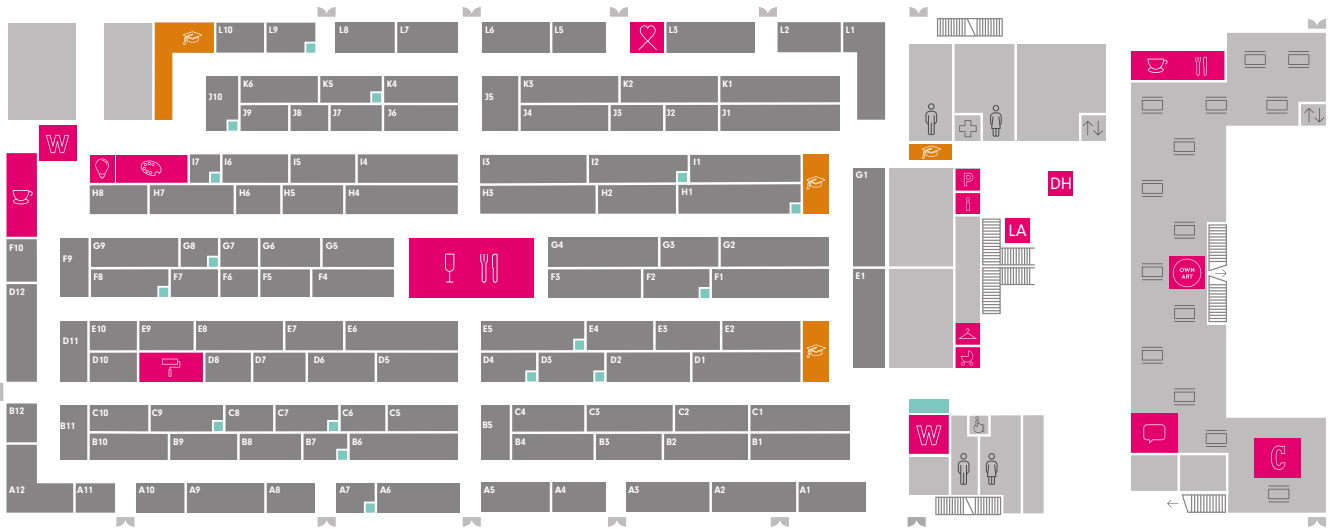

MAP

Champagne &
Seafood Bar

Campari Bar

Finds Under £500

Live Art

Recent Graduates
Revisited

Talks Lounge
in partnership with JM Finn

Buggy Park

Creative Studio

Info Desk

Print Studio

Restaurant

Toilets

Cafe

Dorsett Hotels

Lift

Press

Royal Trinity Hospice

Will's Art Lights

Wrapping

Monkey Apple

A1

West End House Gallery

B7

Signet

D4

Liberty Gallery

F2

Turner Barnes Gallery

G9

ARTSHOUSE

J6

Galerie Artima

A2

Colourbox

B8

Contemporary Art

D4

Macadam Gallery

F3

Jealous

H1

SYSTEMA GALLERY

J7

Eclectic Gallery

A3

GreenStage Gallery

B9

Hanga Ten - Contemporary
Japanese Prints

D5

De KunstSalon

F4

Edgar Modern

H2

Folly & Muse

J8

Nicholas Bowlby Art
Gallery

A4

Columbia
Road Gallery

B10

Strange Tracey

D6

Lighthouse Gallery

F5

The Art Movement

H3

fourfour

J9

GAGA Gallery

A5

ArtBlue Studio

B11

Paragon Gallery

D7

Hatti Pattison
& Frippy Jameson

F6

Manifold Editions

H4

Hanoi Art House

J10

George Thornton Art

A6

Island Fine Arts

B12

standARTE

D8

East London
Printmakers

F7

Greenwich Printmakers

H7

ABSOLUT ART

K3

Rostra Gallery

A7

Linda
Blackstone Gallery

C1

Eye Contemporary
Art Gallery

D11

contemporArti

F8

Arkley Fine Art

H8

Well Hung

K4

The Brown Easel

A8

RHG

C2

Kahn Gallery

D12

AKARTASIA

F9

Fairfax Gallery

I1

Mint Art Gallery

K5

Nic McElhatton Gallery

A9

DegreeArt.com

C3

Gagliardi Gallery

E1

Rosvik Gallery

F10

Eleven and a Half

I2

Able Fine Art

K6

Aboriginal
Art Galleries

A10

Richard Goodall Gallery

C4

FOUR-WALLS

E2

Quantum
Contemporary Art

G1

The Russell Gallery

I3

NY Gallery

K6

Journey to the
East Art Gallery

A11

Galeria Zielinsky

C5

Arlev Art

E3

Cube Gallery

G2

Ronen Art Gallery

I4

PH2 Gallery

L1

Marine House at Beer

A12

Modern ArtBuyer

C6

Visus Gallery

E4

Crane Kalman
Brighton

G3

Halfmoon Printmakers

I5

Gallery K.A.G.

L2

Skylark Galleries

B1

Smithson Gallery

C7

Byard Art

E5

Art Unity Gallery

G4

Singularart

I6

Overhead Gallery

L3

Woodbine
Contemporary Arts

B2

Artichoke

C9

Villa del Arte Galleries

E6

Art Unity Gallery

G4

Morgan-Davies Art

I7

Linton59

L5

Bell Fine Art

B3

Gallery Tableau

C10

Xin Art Galerie

E7

Hicks Gallery

G5

ARTITLEDcontemporary

J1

ECAD Gallery

L6

Goodwin Gallery

B4

The Contemporary Fine
Art Gallery Eton

D1

Envie d'Art Gallery

E8

Galeria Rodrigo
Juarranz

G6

After Nyne Gallery

J2

Reload Gallery

L7

Spence Gallery

B5

ART Salon

D2

Gas Gallery

E9

Turning Tides
Contemporary Art

G7

i-contemporary

J3

John Noott Galleries

L8

Olivia Connelly

B6

studioAme

D3

Tripod Gallery

E10

David Lolly Gallery

G8

Ingo Fincke Gallery

J4

Artists in Residence

L9

Gallery G-77

L10