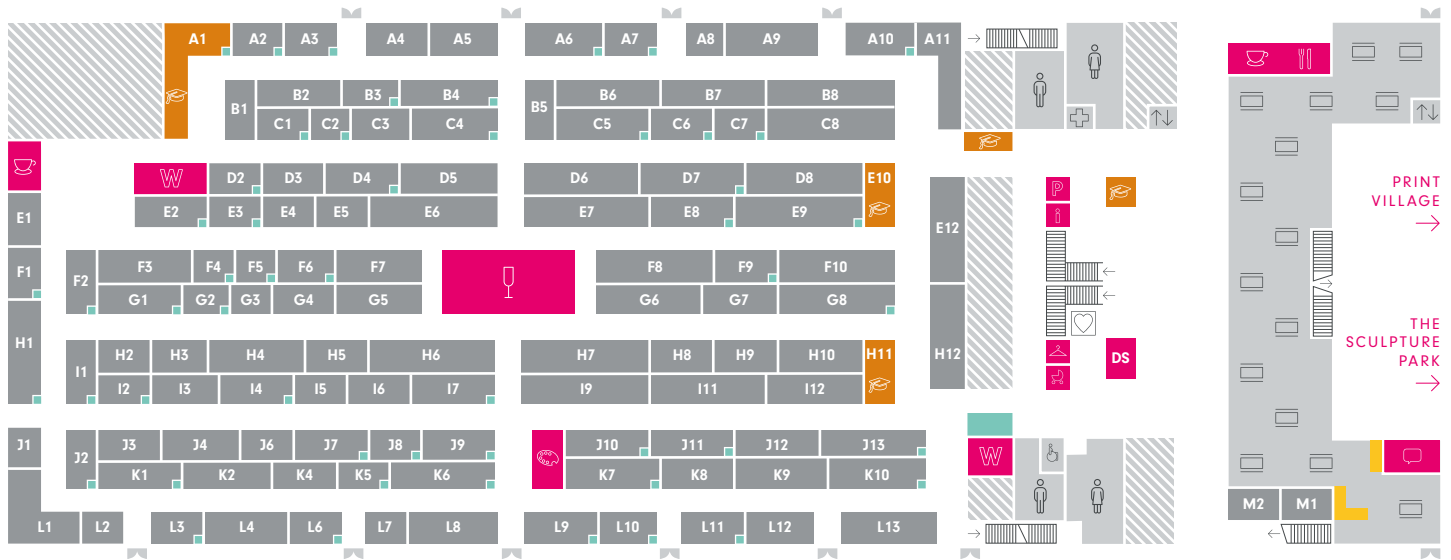

# MAP

Bar 	Cloakroom 	Finds Under £500 	Lonely Arts Club 	Restaurant 	Wrapping 
Bridgeman Studio Award 	Creative Studio 	First Aid 	Press 	Talks Lounge 	
Buggy Park 	David Shillinglaw Installation <b>DS</b>	Info Desk 	Recent Graduates' Exhibition 	Toilets 	
Cafe 		Lift 			